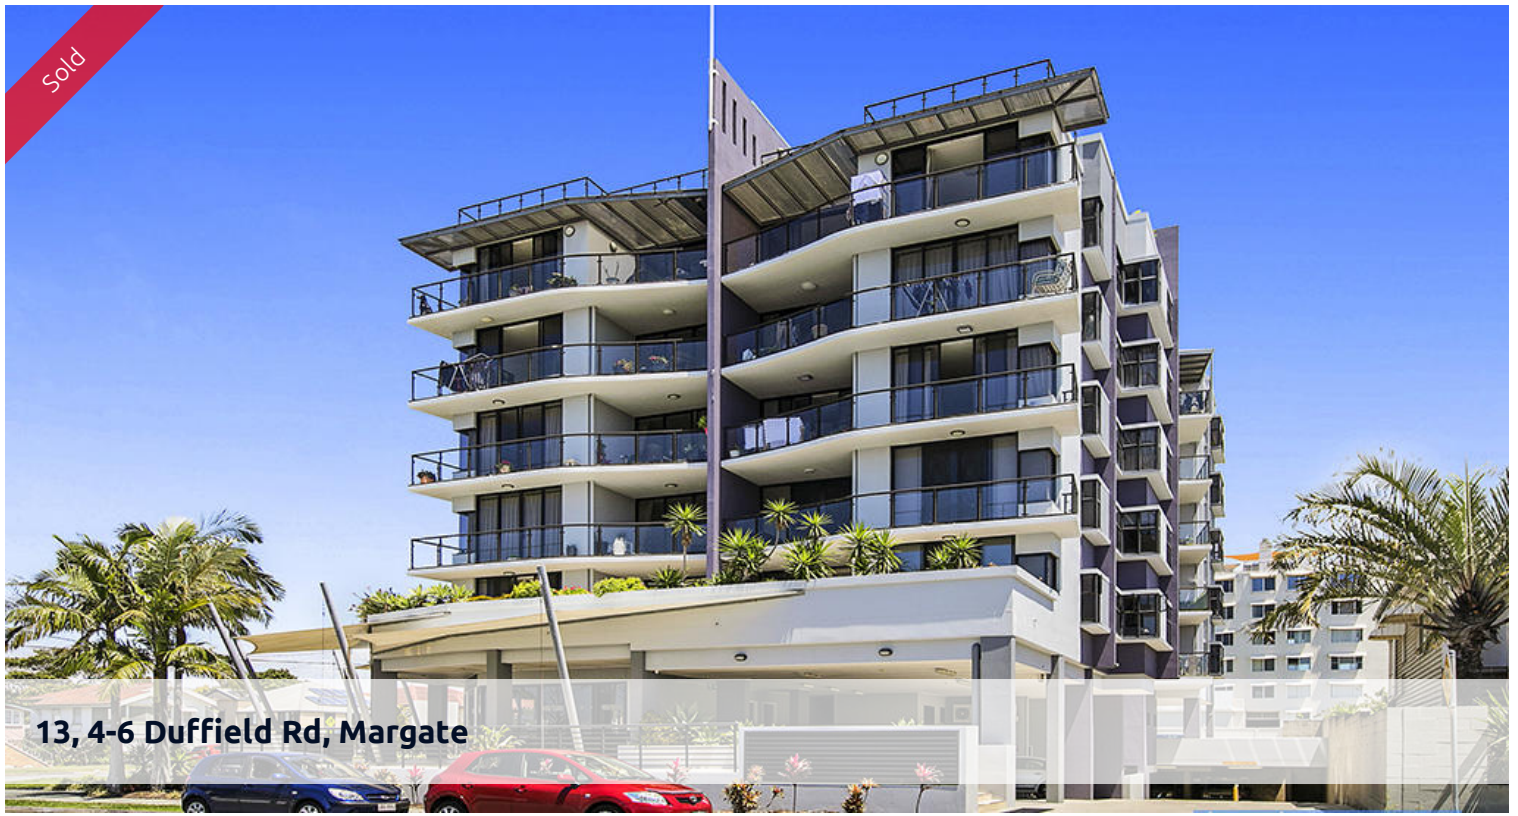

Sold

13, 4-6 Duffield Rd, Margate

## Super Water Views! Modern Living

You will be hard pressed to find better view than those from unit 13 at 'The Edge'. Located on level 4 of this well maintained and popular complex this one deserves attention. The beach, shops, schools and public transport are all located nearby – no need for the car. On you doorstep are kilometers of beachside walking tracks and pristine swimming beaches.

The property is truly move is ready. Fresh paint and brand new carpets await the new owner along with a multitude of high quality fittings and fixtures and great sea breezes.

The property features:

- Trendy modern kitchen with a stone benchtop, double basin sink, dishwasher, appliance nook, new rangehood, and heaps of storage
- Open plan lounge and dining area with reverse cycle air conditioner
- The lounge flows to the north facing tiled balcony with great water views across to Moreton Bay and across the Redcliffe Peninsula. Just beautiful
- 3 spacious bedrooms all with built in robes and reverse cycle air conditioners. The master bedroom and one other have good water views. The master bedroom also features an ensuite with bathtub, toilet and a shower
- Bathroom with toilet, shower with frameless screen, vanity basin with stone benchtop